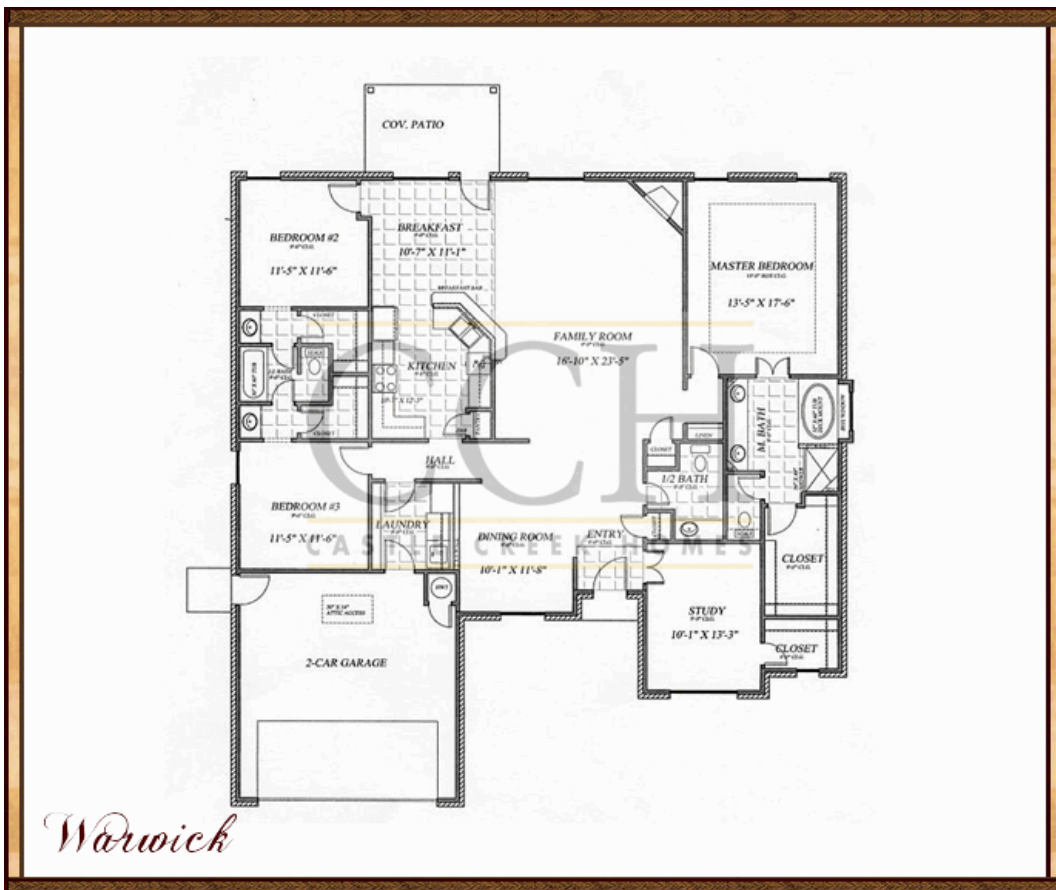

CCH

CASTLE CREEK HOMES

Warwick

- 2263 sq. ft.
- 3 Bed
- 2.5 Bath
- 3 Car Garage
- 2 Dining Rooms
- Study

Scott Loper 370-1150