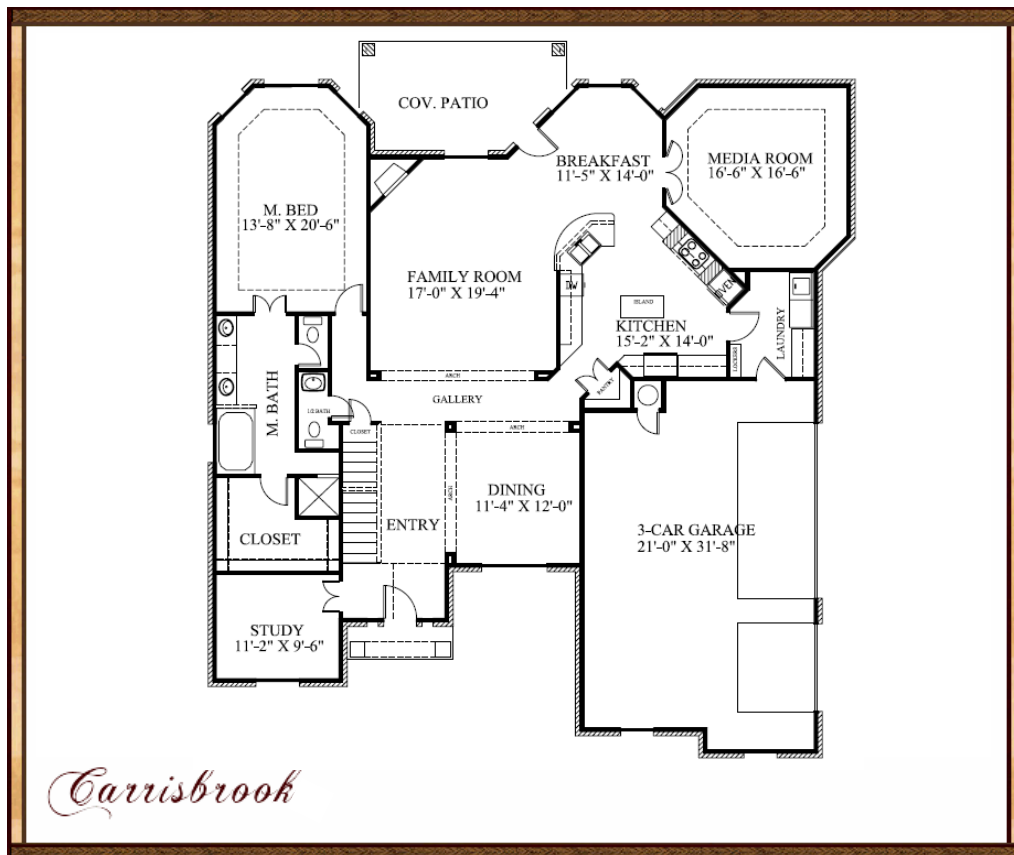

CCH

CASTLE CREEK HOMES

Carrisbrook II

- 3410 sq. ft.
- 4 Bed
- 2.5 Bath
- 3 Car Garage
- 2 Dining Rooms
- Study
- Theater
- Gameroom

Scott Loper 370-1150