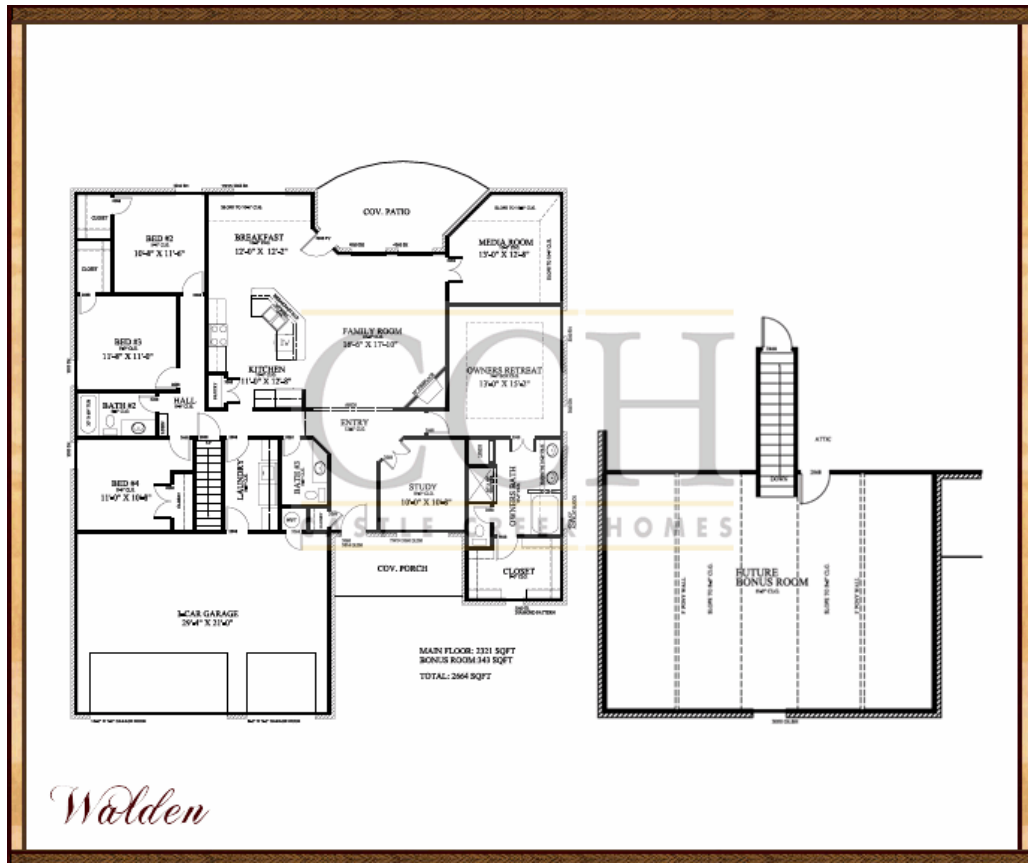

## Walden

- 2664 sq. ft.
- 4 Bed
- 2.5 Bath
- 3 Car Garage
- Study
- Media Room
- Gameroom

**Scott Loper 370-1150**