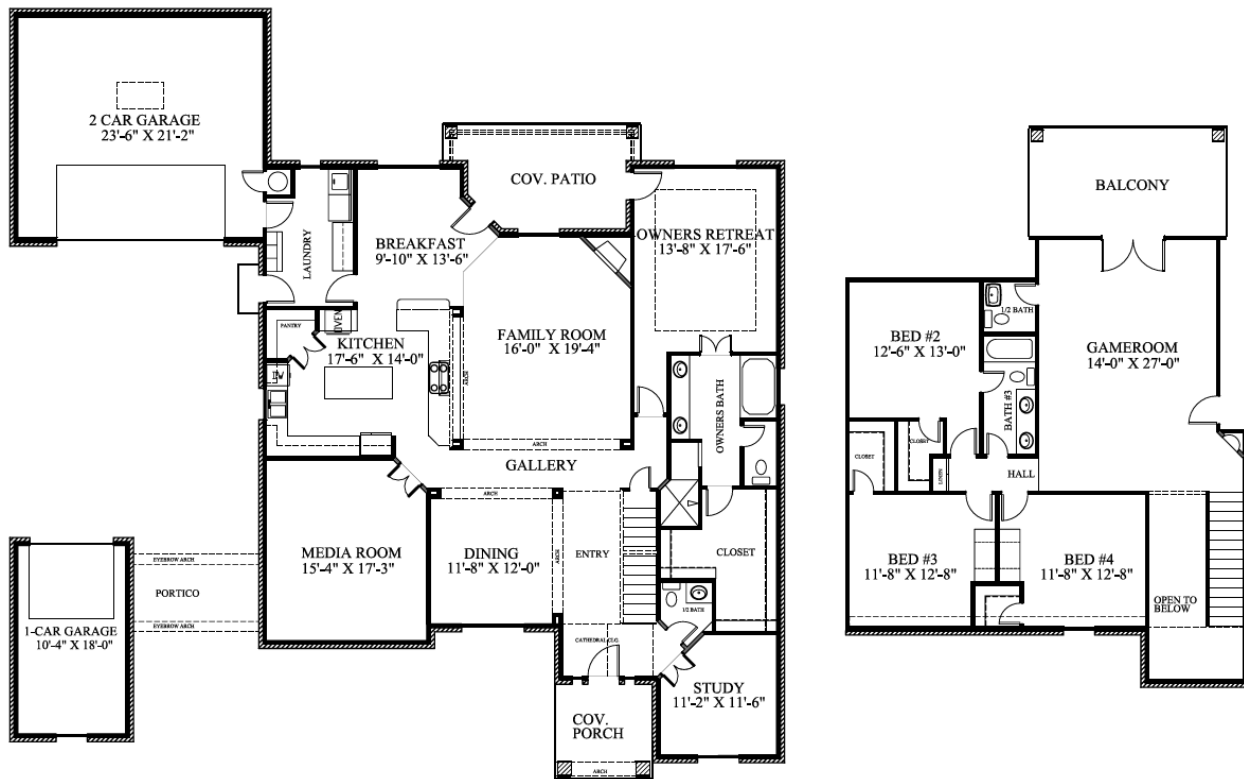

CCH

CASTLE CREEK HOMES

The Pembroke

- 3604 sq. ft.
- Theatre room
- Game Room
- Walkout Balcony
- Portichere
- 4 bed
- 3.5 bath
- Study
- Formal Dining

Scott Loper 370-1150